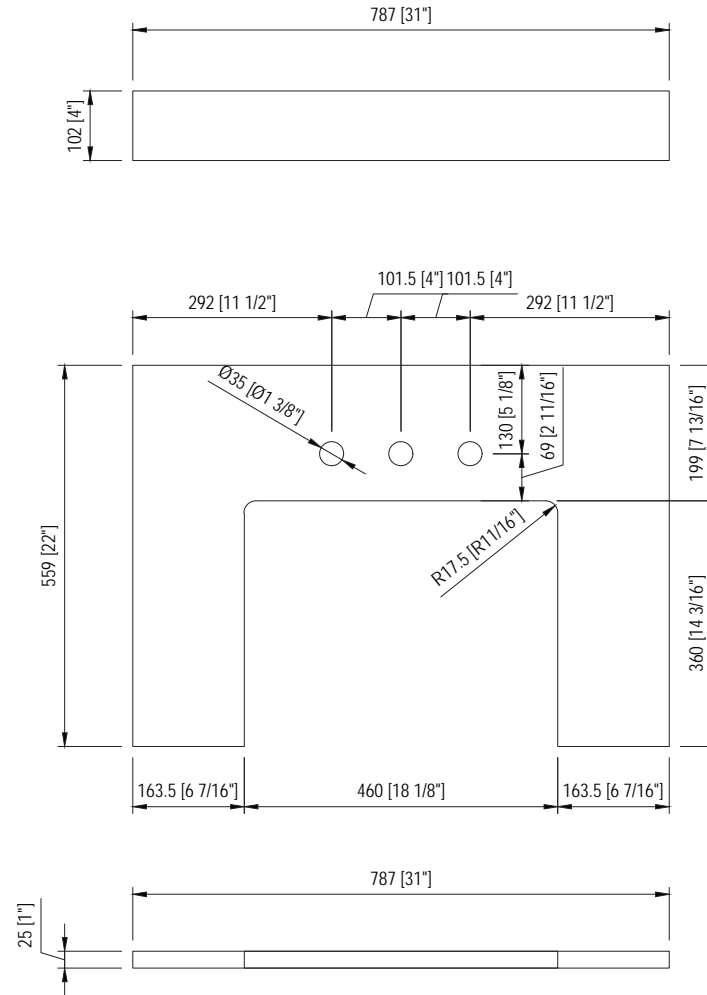

MODEL: PAISLEY30

TOP VIEW

SIDE VIEW

FRONT VIEW

BACK VIEW

MODEL: PAISLEY30

MODEL: PAISLEY30

520 [20 1/2"]±2mm

500 [19 11/16"]±2mm

390 [15 3/8"]±2mm

385 [15 3/16"]±2mm

MODEL: PAISLEY-M-2436