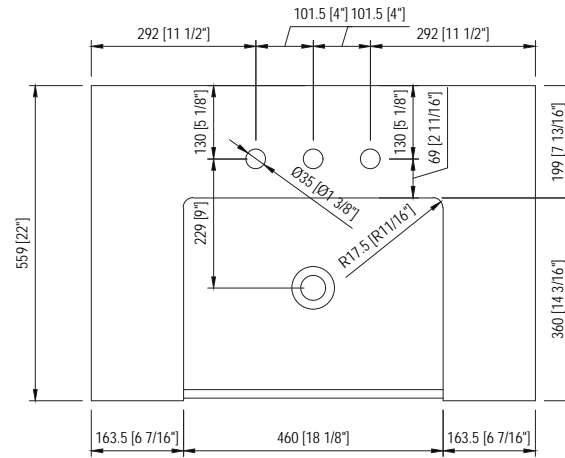

MODEL: PAISLEY30

TOP VIEW

SIDE VIEW

FRONT VIEW

BACK VIEW

MODEL: PAISLEY30

MODEL: PAISLEY30

520 [20 1/2"]±2mm

500 [19 11/16"]±2mm

390 [15 3/8"]±2mm

385 [15 3/16"]±2mm

MODEL: PAISLEY-M-2436