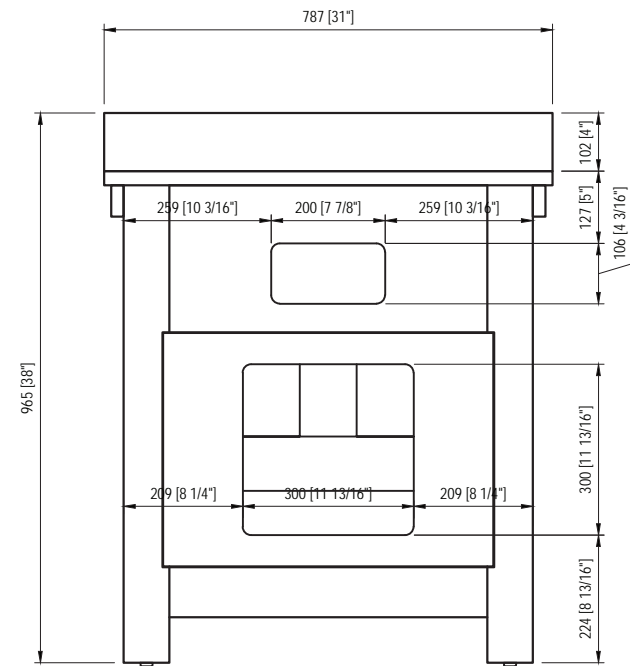

MODEL: PAISLEY30

TOP VIEW

SIDE VIEW

FRONT VIEW

BACK VIEW

MODEL: PAISLEY30

MODEL: PAISLEY30

520 [20 1/2"]±2mm

500 [19 11/16"]±2mm

390 [15 3/8"]±2mm

385 [15 3/16"]±2mm

MODEL: PAISLEY-M-2436