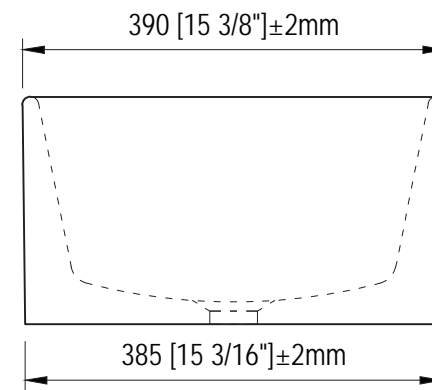

MODEL: PAISLEY30

TOP VIEW

SIDE VIEW

FRONT VIEW

BACK VIEW

MODEL: PAISLEY30

MODEL: PAISLEY30

520 [20 1/2"]±2mm

500 [19 11/16"]±2mm

390 [15 3/8"]±2mm

385 [15 3/16"]±2mm

MODEL: PAISLEY-M-2436