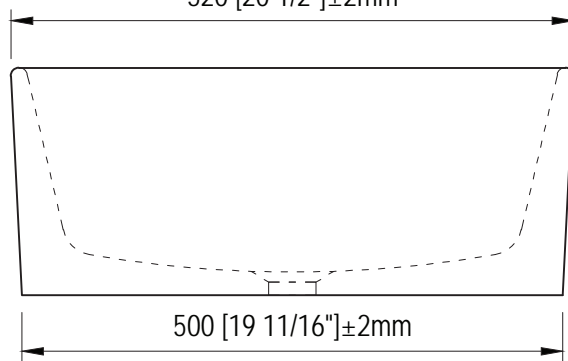

MODEL: PAISLEY30

TOP VIEW

SIDE VIEW

FRONT VIEW

BACK VIEW

MODEL: PAISLEY30

MODEL: PAISLEY30

520 [20 1/2"]±2mm

500 [19 11/16"]±2mm

390 [15 3/8"]±2mm

385 [15 3/16"]±2mm

MODEL: PAISLEY-M-2436