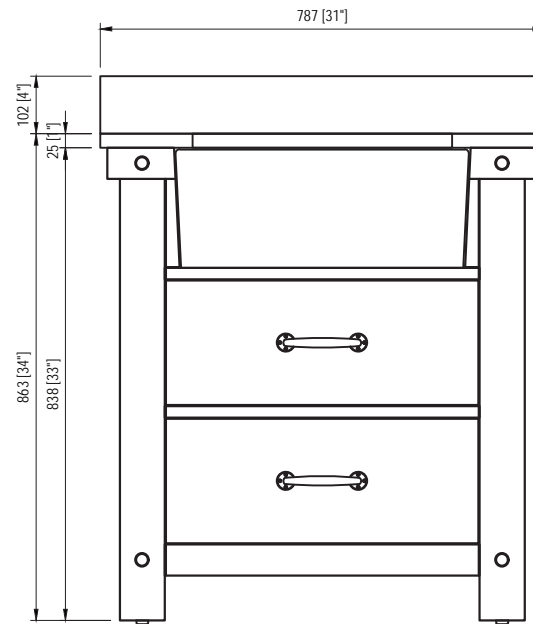

MODEL: PAISLEY30

TOP VIEW

SIDE VIEW

FRONT VIEW

BACK VIEW

MODEL: PAISLEY30

MODEL: PAISLEY30

520 [20 1/2"]±2mm

500 [19 11/16"]±2mm

390 [15 3/8"]±2mm

385 [15 3/16"]±2mm

MODEL: PAISLEY-M-2436