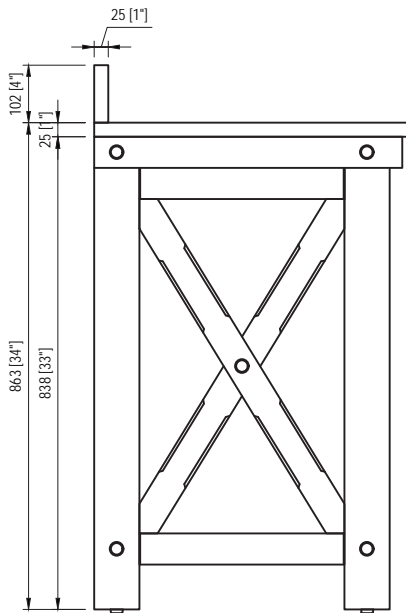

MODEL: PAISLEY30

TOP VIEW

SIDE VIEW

FRONT VIEW

BACK VIEW

MODEL: PAISLEY30

MODEL: PAISLEY30

520 [20 1/2"]±2mm

500 [19 11/16"]±2mm

390 [15 3/8"]±2mm

385 [15 3/16"]±2mm

MODEL: PAISLEY-M-2436